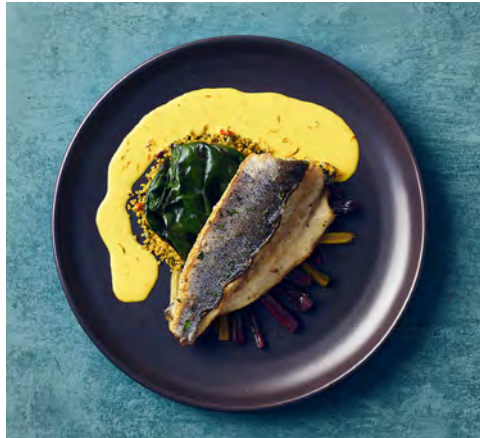

Inspired by the aging of bronze, Antigo's grey finish with subtle highlights of green captures this process like no other with an unusual sense of historical importance.

Natural variations in the reactive glaze adds to the authenticity of the range.

Coupe Plates

Code	Size (Ø)	Pack	Each
CP-AN19	19cm/7.5"	6	€9,80
CP-AN24	24cm/9.25"	6	€12,92
CP-AN27	27.5cm/10.75"	6	€14,02

Pizza Plate

Code	Size (Ø)	Pack	Each
PP-AN33	33.5cm/13.25"	6	€24,68