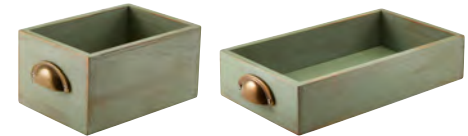

Green Wash

- Perfect for food displays or table service.
- Feature attractive brass cup handles for an authentically vintage look.
- The display drawers should be lined with our greaseproof paper.

Code	Size (L x W x H)	Pack	Each
WDD-2115GR	21.5 x 15 x 11cm	1	€33,92
WDD-3218GR	GN 1/3 - 32.5 x 18.7 x 7cm	1	€38,44