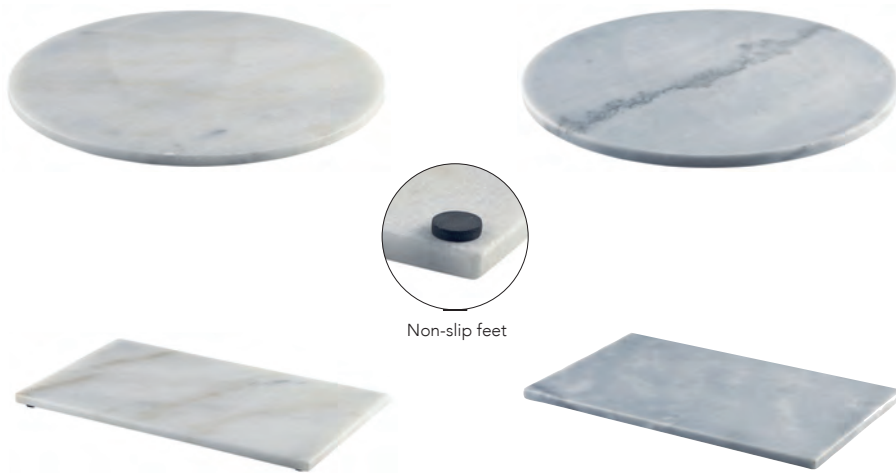

The latest trend for presenting food on natural materials. Great for buffet and displays or sharing platters at the table. 33cm diameter round platters work great in conjunction with glass cake stand cover (GCC30) and clear polycarbonate cover (52049A). All marble platters have non-slip feet for greater stability on surfaces.

- Maximum temperature to be placed on marble is 70°C.

Non-slip feet

White

- For compatible risers - see pages 283-285.

Code	Size (L x W)	Pack	Each
MBL-3218W	GN 1/3 - 32 x 18cm	1	€18,52
MBL-3226W	GN 1/2 - 32 x 26cm	1	€22,58
MBL-33W	(Ø) 33cm - Round	1	€26,44

Grey

- For compatible risers - see pages 283-285.

Code	Size (L x W)	Pack	Each
MBL-3218G	GN 1/3 - 32 x 18cm	1	€18,52
MBL-3226G	GN 1/2 - 32 x 26cm	1	€22,58
MBL-33G	(Ø) 33cm - Round	1	€26,44